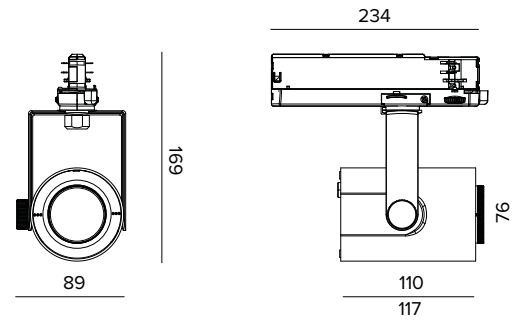

T036ZMS930CAPW | RAY 75 ZOOM

Professional adjustable LED projector with a variable light beam opening

The fixture's photometric values can be found on the following pages

The figures on the drawing are expressed in mm.